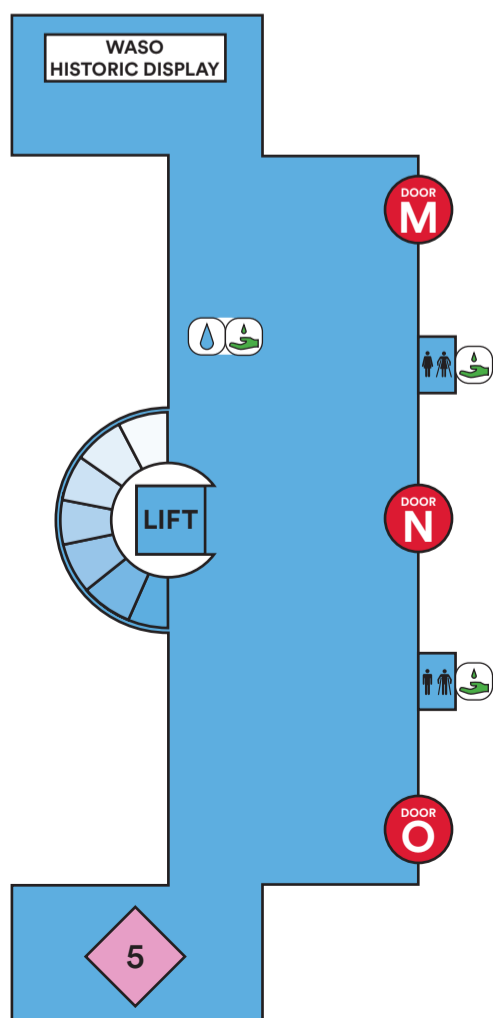

WASO'S CLASSIC ADVENTURES: WILD ANIMALS

Saturday 28 September, 10am and 11.30am

LEVEL 2 - TERRACE LEVEL

Activities and Event Notes

Level two - Terrace Entrance wing
 (Near Westfarmers Arts Lounge)

1
Origami Workshop with Sanny Ang
Learn to make some animal origami
Paper Butterfly
Make a flying butterfly for the concert!

Level two - Corner Stage

2
Conducting Workshop with Jen Winley
Learn to conduct with WASO
Associate Conductor Jen Winley
9.30am-9.40am & 11.00am-11.10am

Level two – Riverside wing
 (Near Riverside Lounge)

3
Mask Making
Create an animal mask
Wishing Line
Make a wish for the animals
Drawing Table
Colour-in your favourite wild animals
Selfie booth
Capture a photo in our animal-themed display

LEVEL 3 - LOWER GALLERY

Level two - Riverside Lounge

4
Quiet Corner with books
Take a break and read some stories

Level three - Riverside wing

5
Touch Table with WA Museum
Boola Bardip
Visit our friends from the museum for a look through their microscope at things from the animal world