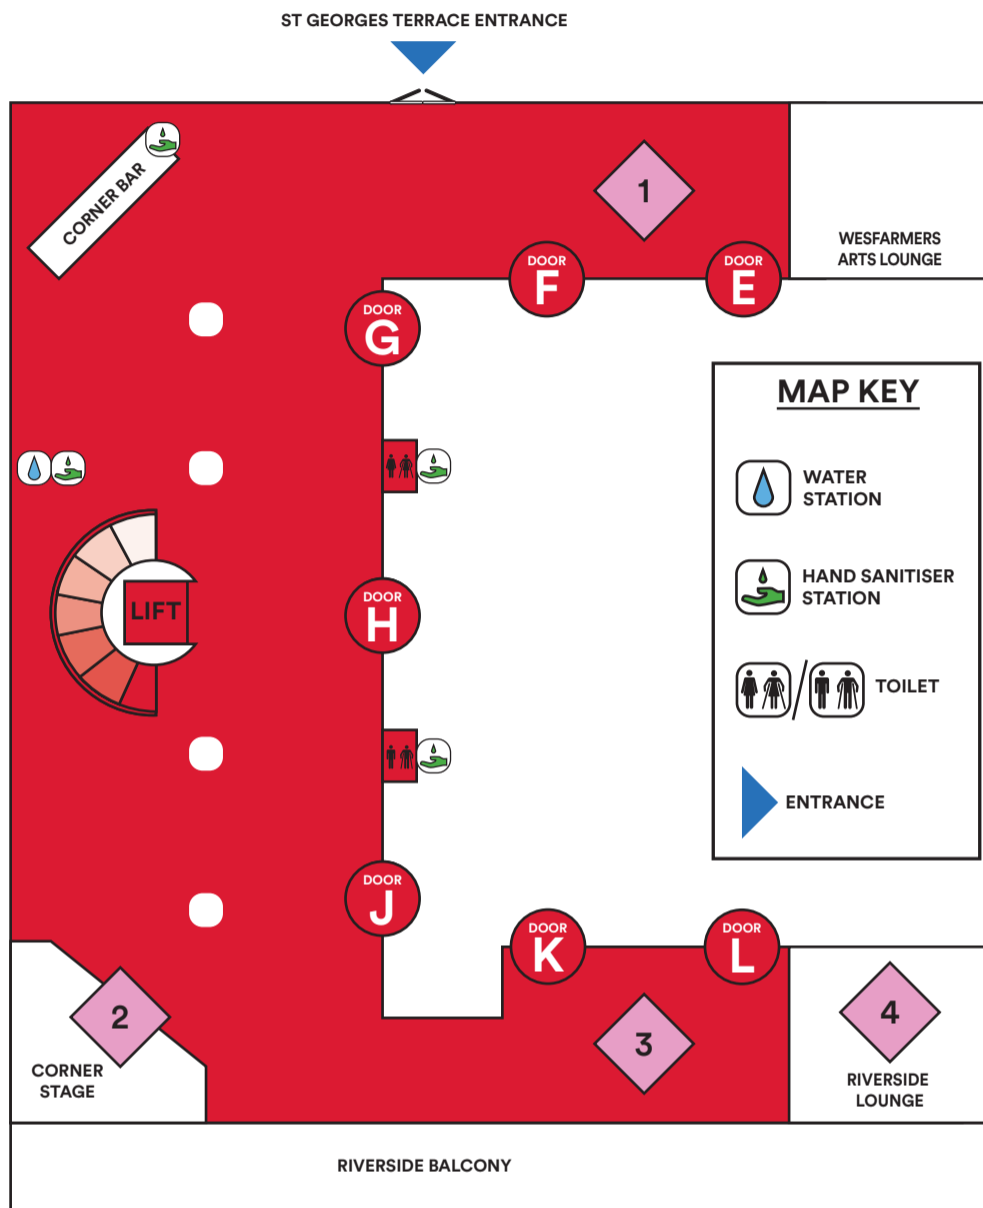

WASO'S CLASSIC ADVENTURES: WILD ANIMALS

Saturday 28 September, 10am and 11.30am

LEVEL 2 - TERRACE LEVEL

Activities and Event Notes

Level two - Terrace Entrance wing
 (Near Westfarmers Arts Lounge)

1
Origami Workshop with Sanny Ang
Learn to make some animal origami
Paper Butterfly
Make a flying butterfly for the concert!

Level two - Corner Stage

2
Conducting Workshop with Jen Winley
Learn to conduct with WASO
Associate Conductor Jen Winley
9.30am-9.40am & 11.00am-11.10am

Level two – Riverside wing
 (Near Riverside Lounge)

3
Mask Making
Create an animal mask
Wishing Line
Make a wish for the animals
Drawing Table
Colour-in your favourite wild animals
Selfie booth
Capture a photo in our animal-themed display

LEVEL 3 - LOWER GALLERY

Level two - Riverside Lounge

4
Quiet Corner with books
Take a break and read some stories

Level three - Riverside wing

5
Touch Table with WA Museum
Boola Bardip
Visit our friends from the museum for a look through their microscope at things from the animal world